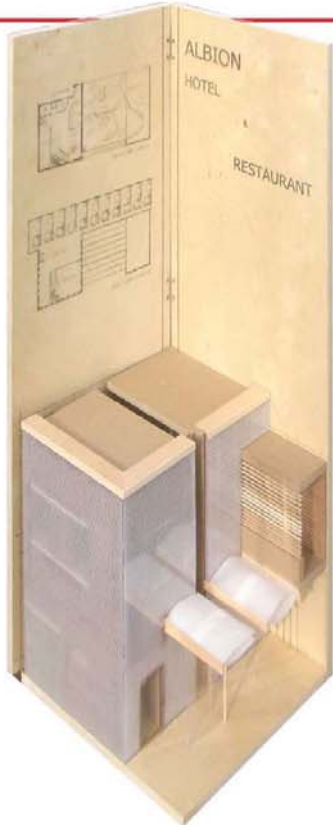

Albion - Hotel & Restaurant

Location: W Main St | Designer: Jared Carda

This collaboration project highlights the re-use of an existing building by adding components to make it a successful hotel and restaurant. Focusing on the hotel, the main concept was to add glass block to the facade to dress up its appearance, without totally covering up the past. The block would take advantage of thermal massing and heat the building.