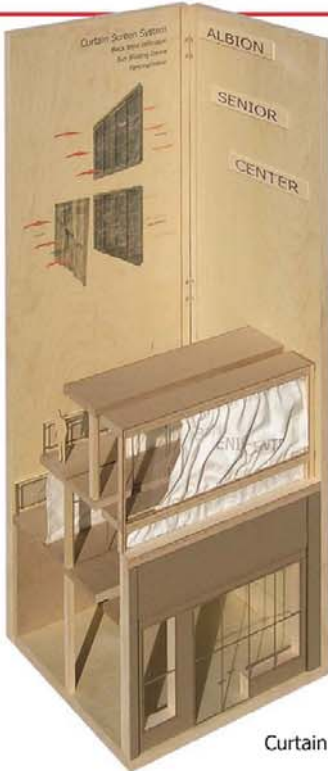

# Albion Senior Center

Location: W Church St | Designer: Jared Carda

This project utilizes the existing senior center with adding two stories of apartments for downtown living. This would create more action at the center daily and allow for kids to learn from elders in the community. The main concept is curtains on the outside of the windows that will block infiltration of light and air when it is not needed.

REPIONEERING

South 5th St

**Curtain Screen System**  
Block Wind Infiltration  
Sun Shading Device  
Personalization

Side\_FACADE

Alley

West Church St

Back\_FACADE

Front\_FACADE