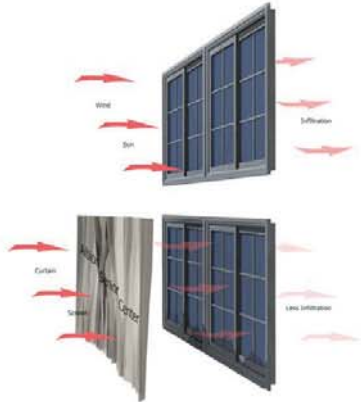

REPIONEERING

South 5th St

**Curtain Screen System**  
Block Wind Infiltration  
Sun Shading Device  
Personalization

Side\_FACADE

Alley

West Church St

Back\_FACADE

Front\_FACADE