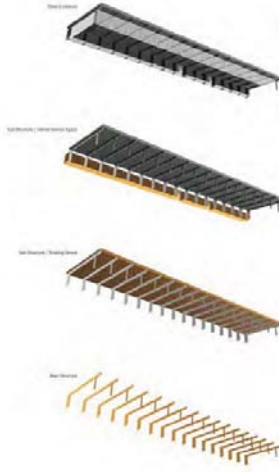

Farmer's Market

Location: W Market & N 4th | Designer: Xin Zhao

The location of farmer's market is between rural farmland and urban downtown, which creates an opportunity to physically and metaphorically connecting these two areas together. Derived directly from the site, the design concept took the inspiration from both Modern and Vernacular architecture, created an open passageway.

MODERN
Yves Boreau / Purcell
Suzanne Fatah

VERNACULAR
Farm House

FLEXIBLE
Paper Art Museum
Shiguo Sun

REPIIONEERING