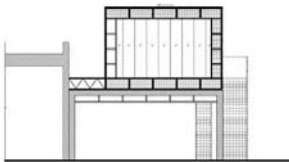

Plan @ 3/32"=1'-0"

Site Plan @ 1/32"=1'-0"

Wall axon diagram

REPIONEERING