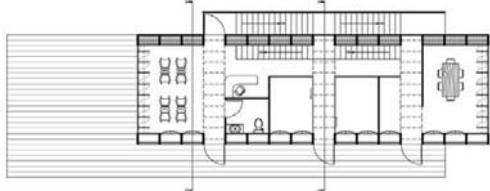

# Good Life Pharm-Clinic

Location: Addition of Good Life Pharmacy | Designer: Xin Zhao

As an addition of the existing Pharmacy, the open, light space will provide the healthy environment for both care-givers and patients. Challenging the conventional health care design, the use of natural light becomes the special feature of this intricate space: light not only provides visibility and energy, but also becomes the way-finding system to guide people to different spaces.

Plan @ 3/32"=1'-0"

Site Plan @ 1/32"=1'-0"

Wall axon diagram

REPIONEERING