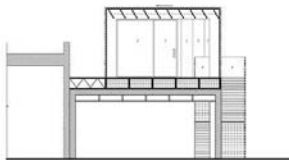

Plan @ 3/32"=1'-0"

Site Plan @ 1/32"=1'-0"

Wall axon diagram

REPIONEERING