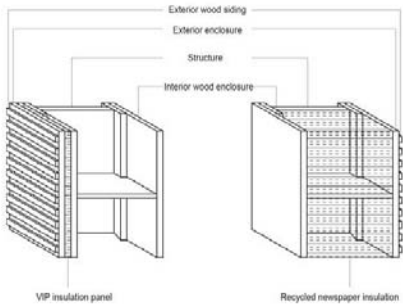

# Good Life Pharm-Clinic

Location: Addition of Good Life Pharmacy | Designer: Xin Zhao

As an addition of the existing Pharmacy, the open, light space will provide the healthy environment for both care-givers and patients. Challenging the conventional health care design, the use of natural light becomes the special feature of this intricate space: light not only provides visibility and energy, but also becomes the way-finding system to guide people to different spaces.

Plan @ 3/32"=1'-0"

Site Plan @ 1/32"=1'-0"

Wall axon diagram

REPIONEERING