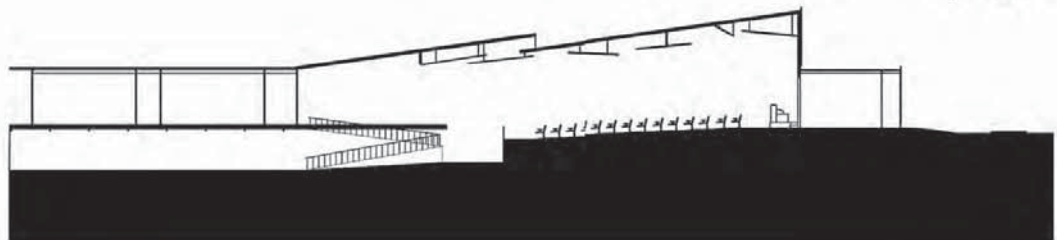

A PERFORMING ARTS

Nicholas Grimit Albion Performing Arts UNL_College of Architecture Spring 2010

main entrance

site plan

perforated metal

removable seating

plan

section