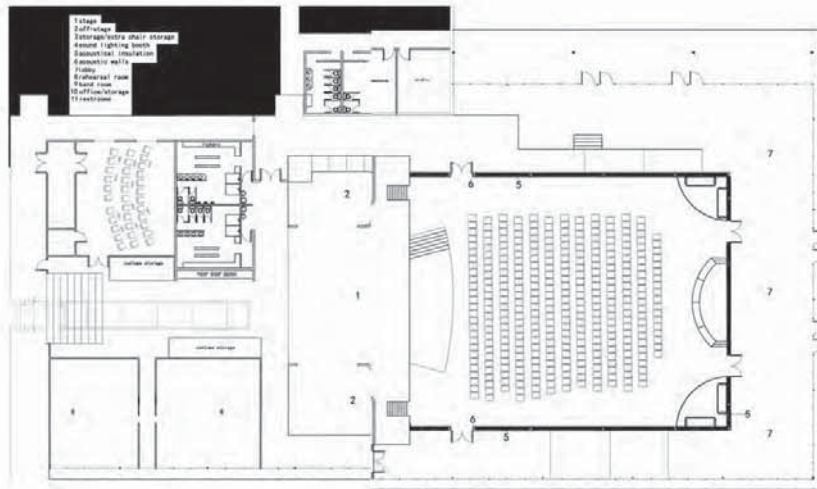

A PERFORMING ARTS

Nicholas Grimit Albion Performing Arts UNL_College of Architecture Spring 2010

main entrance

site plan

perforated metal

removable seating

plan

section